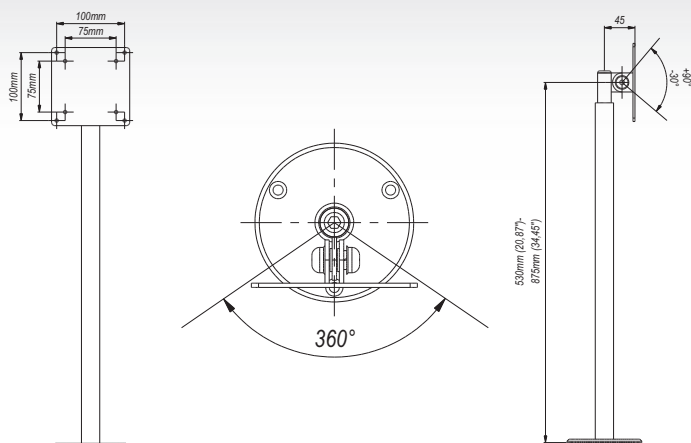

SV29 ■ LCD Slim Pole Desk Mount 10"-26"

Features

- 1 **ADJUSTABLE HEIGHT.**
from 530 mm to 875 mm
- 2 **UNIVERSAL**
standard VESA 75x75, 100x100
- 3 **QUICK INSTALLATION**
easy installation of the product

Technical Data

75x75 mm 100x100 mm	10"-26"	360°	min. 75x75 mm max. 100x100 mm
10 Kg	90°/-30°		

Trade Information

Index	Colour	Package	EAN
SV29Ac-B	■	■	5908252962082
SV29Bc-B	■	■	5908252962099
SV29Cc-B	■	■	5908252962105
SV29As-B	■	■	5908252962112
SV29Bs-B	■	■	5908252962129
SV29Cs-B	■	■	5908252962136

Package Dimensions [mm] (H x W x D)	540x130x120
Weight [Kg]	2,2

Accessories

Series GDA